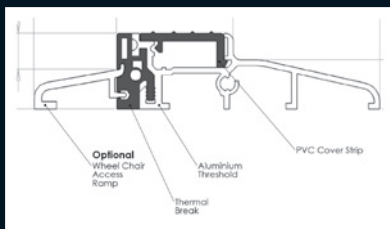

Mobility Threshold

Part M thermally broken mobility threshold available in anodised silver or gold with optional access wheel chair ramps