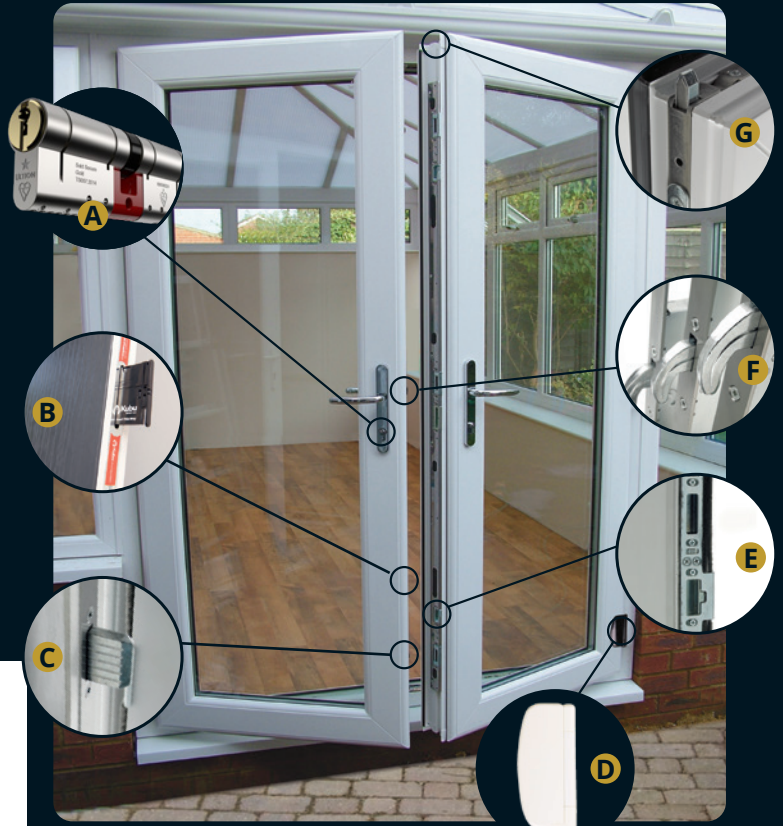

## Standard Door Specification / Upgrades

### Kömmerling Doors

'Choices' doors have a high security specification as standard

#### Standard Specification:

- A** ULTION cylinder
- B** Kubu ready\*
- C** 25mm throw direct drive centre compression deadbolt provides high level of security in the centre of door
- D** Adjustable Dynamic hinge
- E** Fully adjustable security keeps
- F** Hook claws top and bottom operate in reverse directions for anti-lift
- G** Shoot bolt bullet point